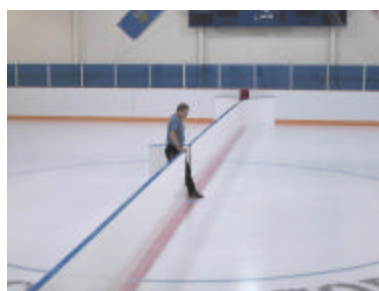

Maple Leaf Gold Rink Dividers

Having trouble finding ice time for practices at your local arena? Are your players' getting up far too early in the morning just to get ice time? Have you thought about running two practices at the same time, or a practice while there is public or figure skating session? If so, then *Maple Leaf Gold* has the answer to save you time and money, and improve the effectiveness of your practices.

The *Maple Leaf Gold* Rink Divider is just what the name implies; a divider that separates your rink into two or more individual ice surfaces while providing a safe and attractive barrier that can be quickly set up or removed between events. The dividers look like a dasher board system that runs the width of your rink, and come complete with rounded corners to give the same playability as your regular rink.

Maple Leaf Gold rink dividers will increase the effectiveness of your practices as there is less time chasing stray pucks, and younger players can actually play the game rather than just skating up and down a huge surface. You can actually put up to three different groups onto their own small rinks within the larger surface, increasing the number of users, and either reducing user costs or increasing facility revenue.

Maple Leaf Gold Rink Dividers are made from durable light weight aluminum frames, and covered on both sides with a puck board covering. Top sill is available in any of our standard colors, as is the optional kick strip. The systems are available with straight ends or double radiused corners, an attractive portable storage cart, and an access gate to allow movement between the surfaces. The 38" high interlocking frames are quickly set up or taken down by two people in less than 15 minutes, and